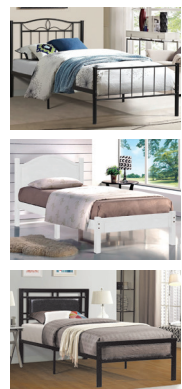

**DANBY 14.2 Cu.Ft.
FROST FREE
FRIDGE
#25971**

\$699⁹⁵

BEDDING

TWIN BED COMPLETE WITH MATTRESS

- #18689 TF2300 White colour bed with #24096 mattress
- #18680 TF2310 Black colour bed with #24096 mattress
- #25482 TF2201 Black colour bed with #24096 mattress
- #25955 TF2342 Espresso colour bed with #24096 mattress
- #25578 TF2342 White colour bed with #24096 mattress